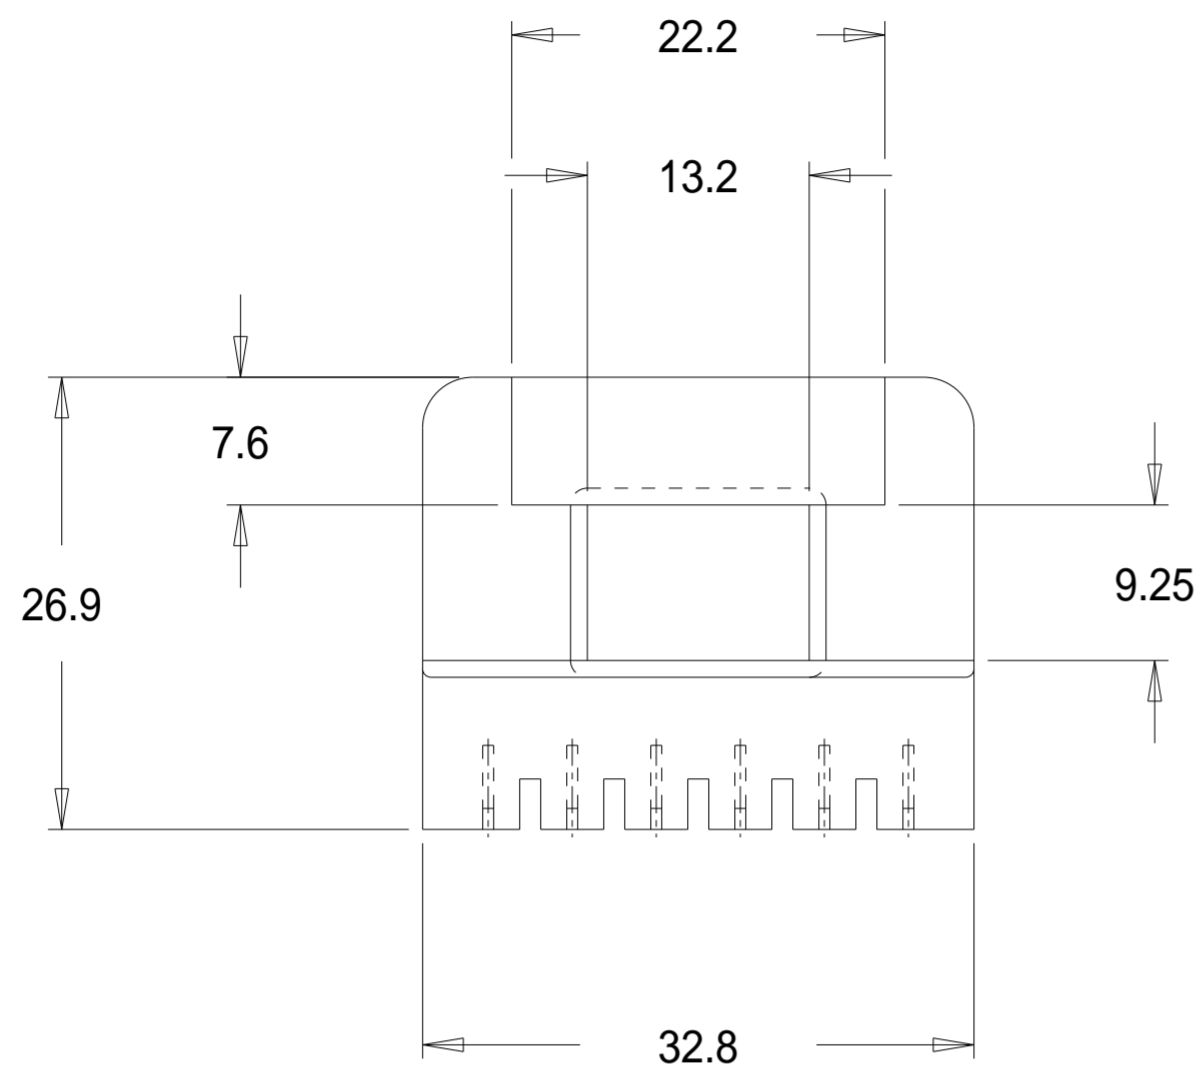

Part No. FU0640

U 25/20/13 Single Section 'U' Range Bobbin

Dimensions in millimetres.