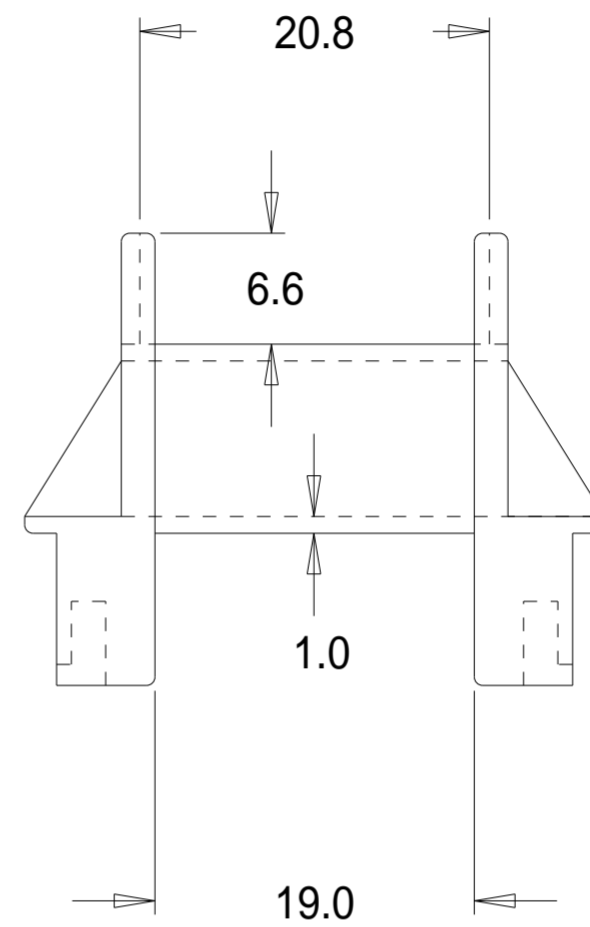

Part No. FU0640

U 25/20/13 Single Section 'U' Range Bobbin

Dimensions in millimetres.