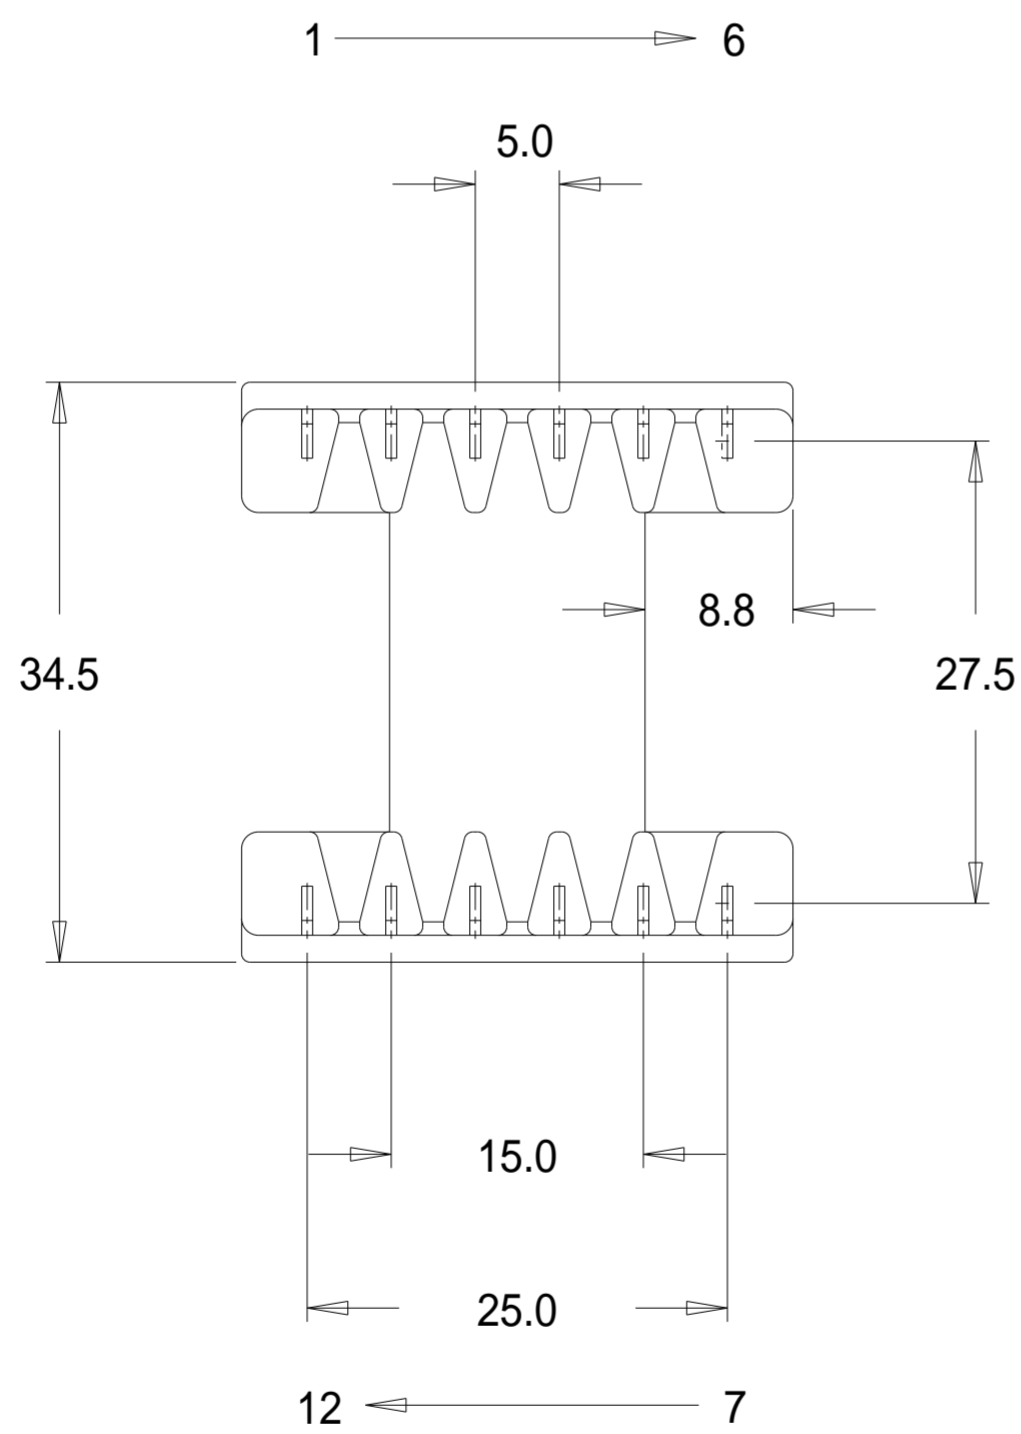

Part No. FU0640

U 25/20/13 Single Section 'U' Range Bobbin

Dimensions in millimetres.